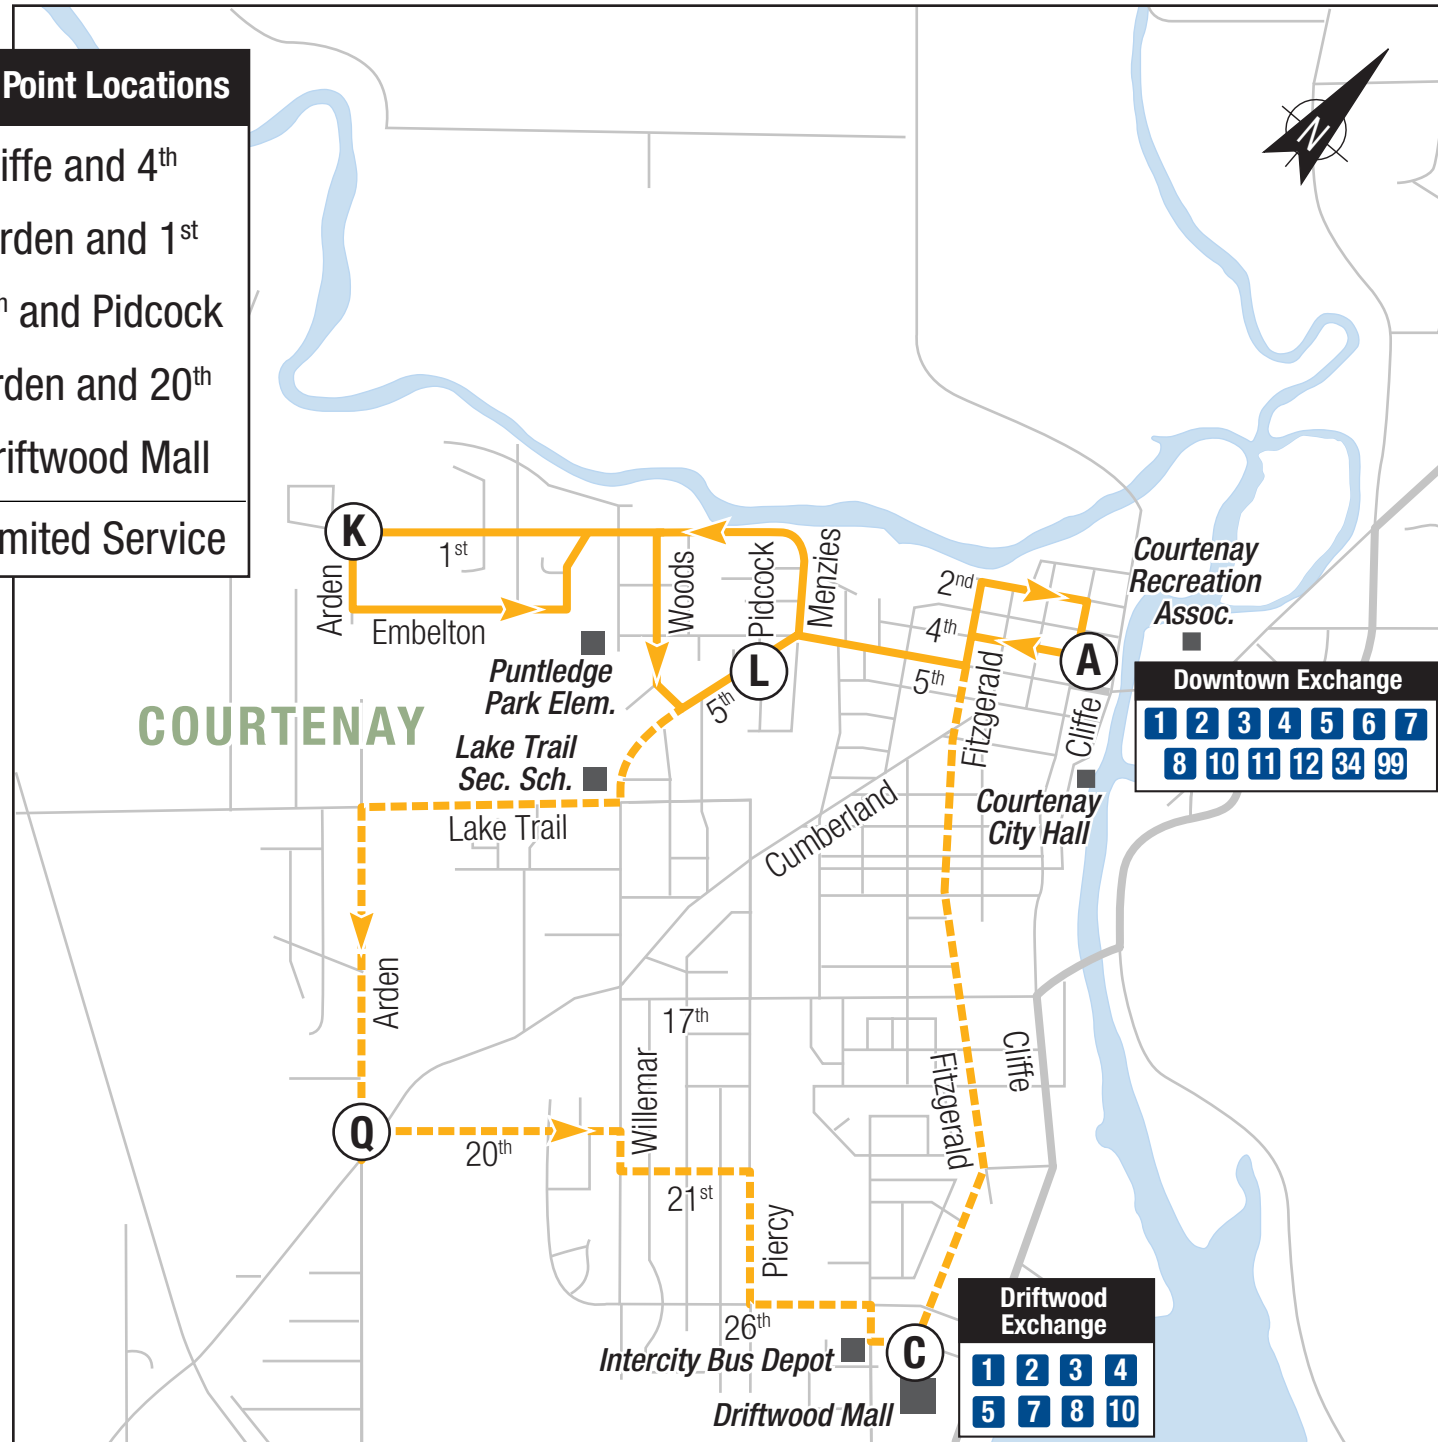

7 Arden

Timing Point Locations

- A** Cliffe and 4th
- K** Arden and 1st
- L** 5th and Piccock
- Q** Arden and 20th
- C** Driftwood Mall

--- Limited Service

Downtown Exchange

1	2	3	4	5	6	7
8	10	11	12	34	99	

Driftwood Exchange

1	2	3	4
5	7	8	10