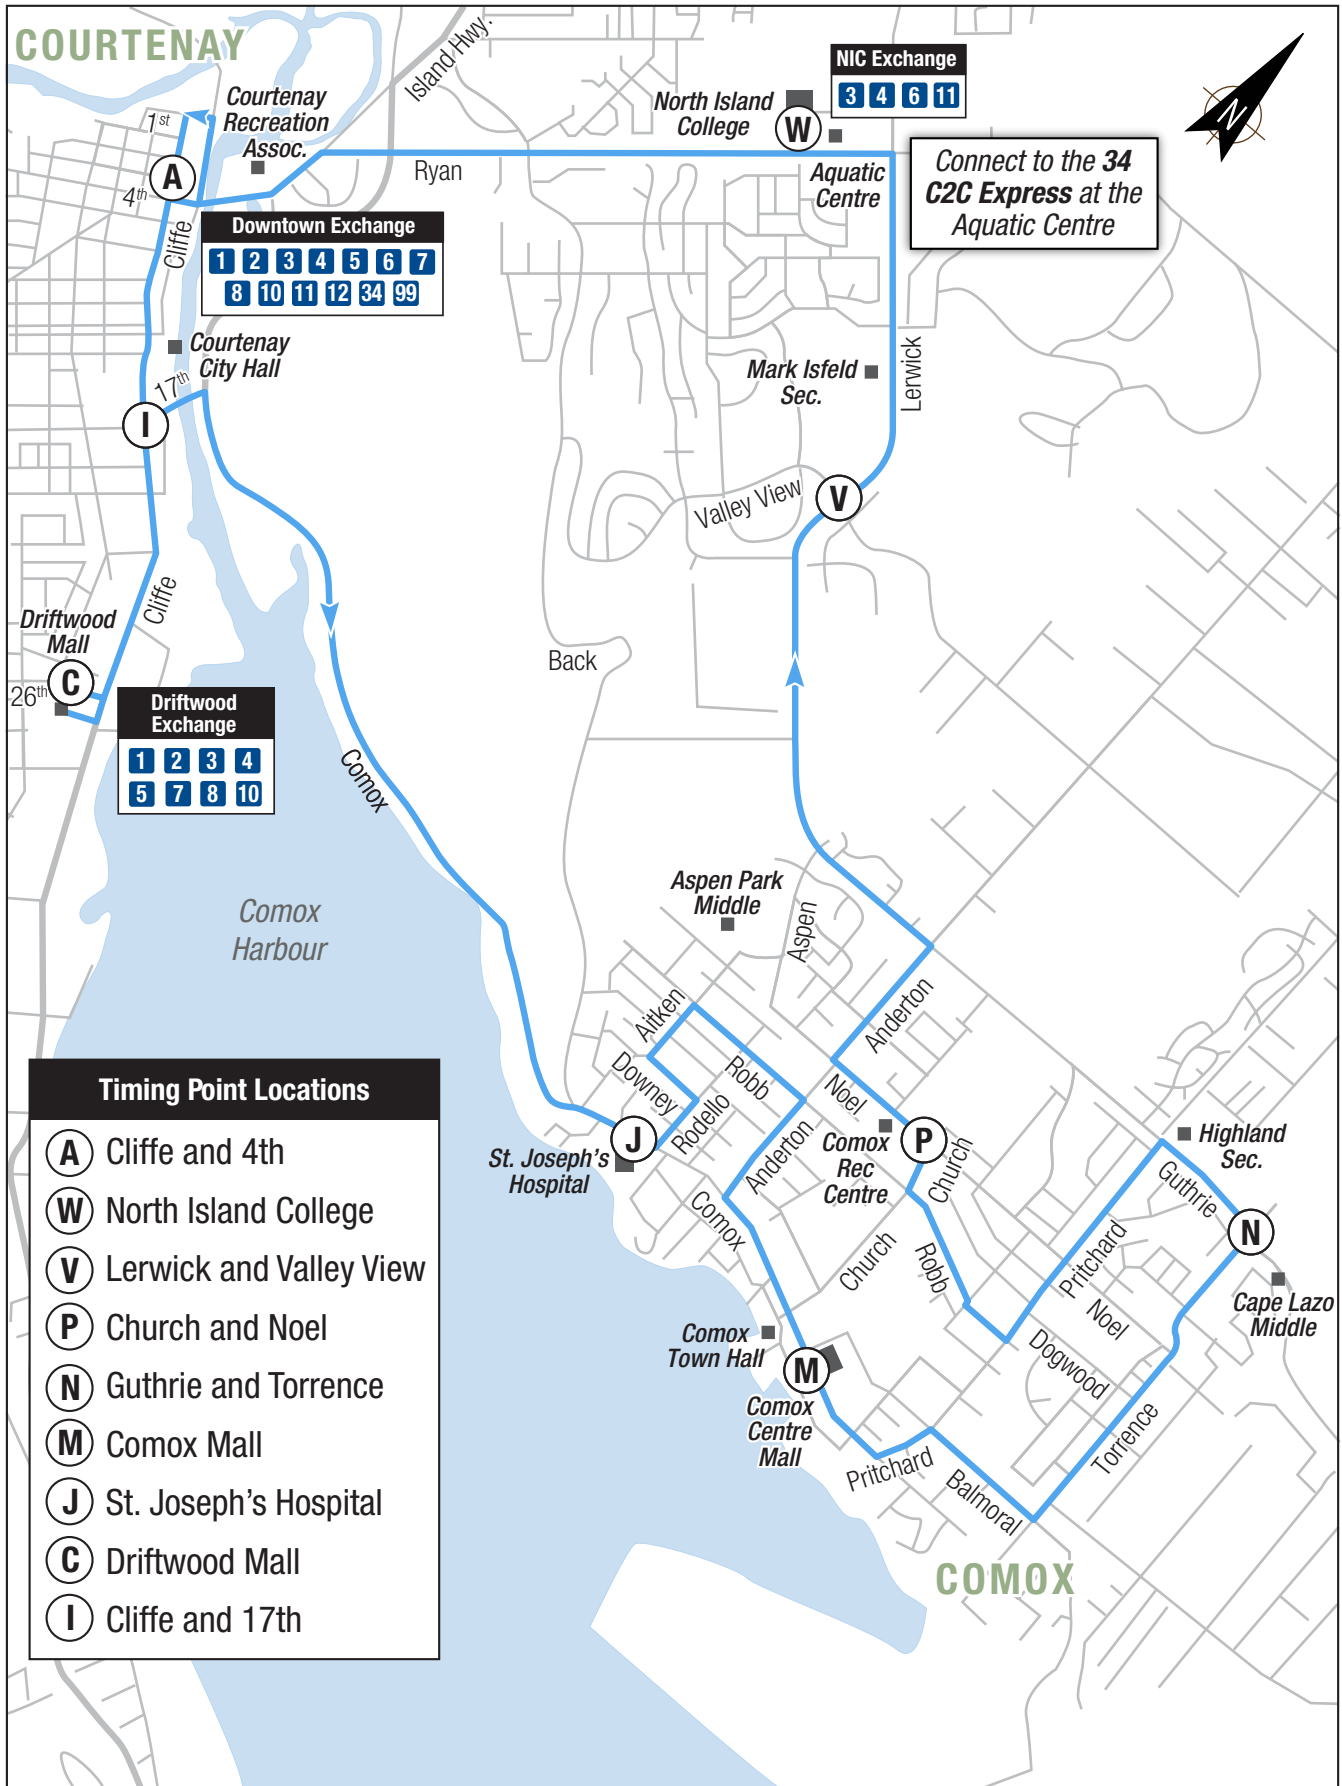

4 Comox via Comox Road

Timing Point Locations

- (A) Cliffe and 4th
- (W) North Island College
- (V) Lerwick and Valley View
- (P) Church and Noel
- (N) Guthrie and Torrence
- (M) Comox Mall
- (J) St. Joseph's Hospital
- (C) Driftwood Mall
- (I) Cliffe and 17th